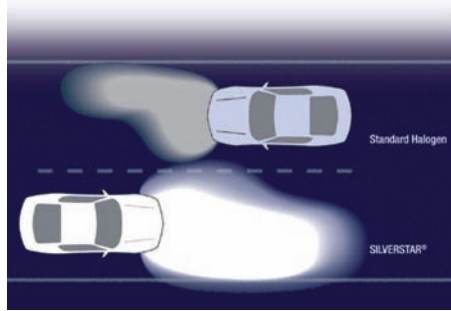

OSRAM SILVERSTAR®